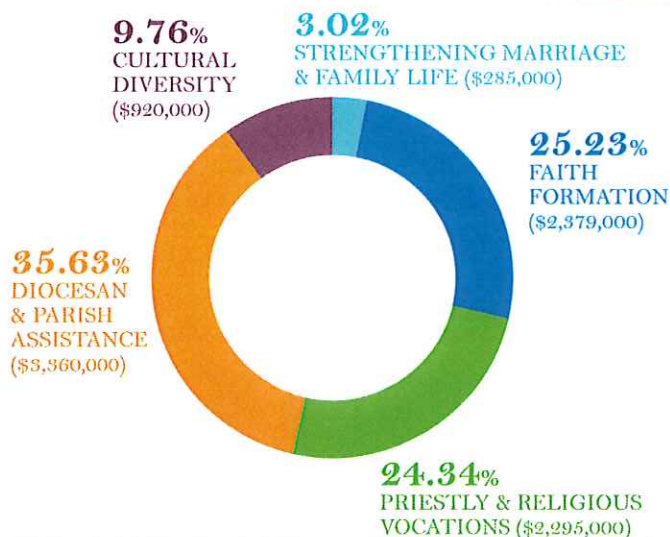

WHAT DOES YOUR GIFT FUND?

2018 FINANCIALS